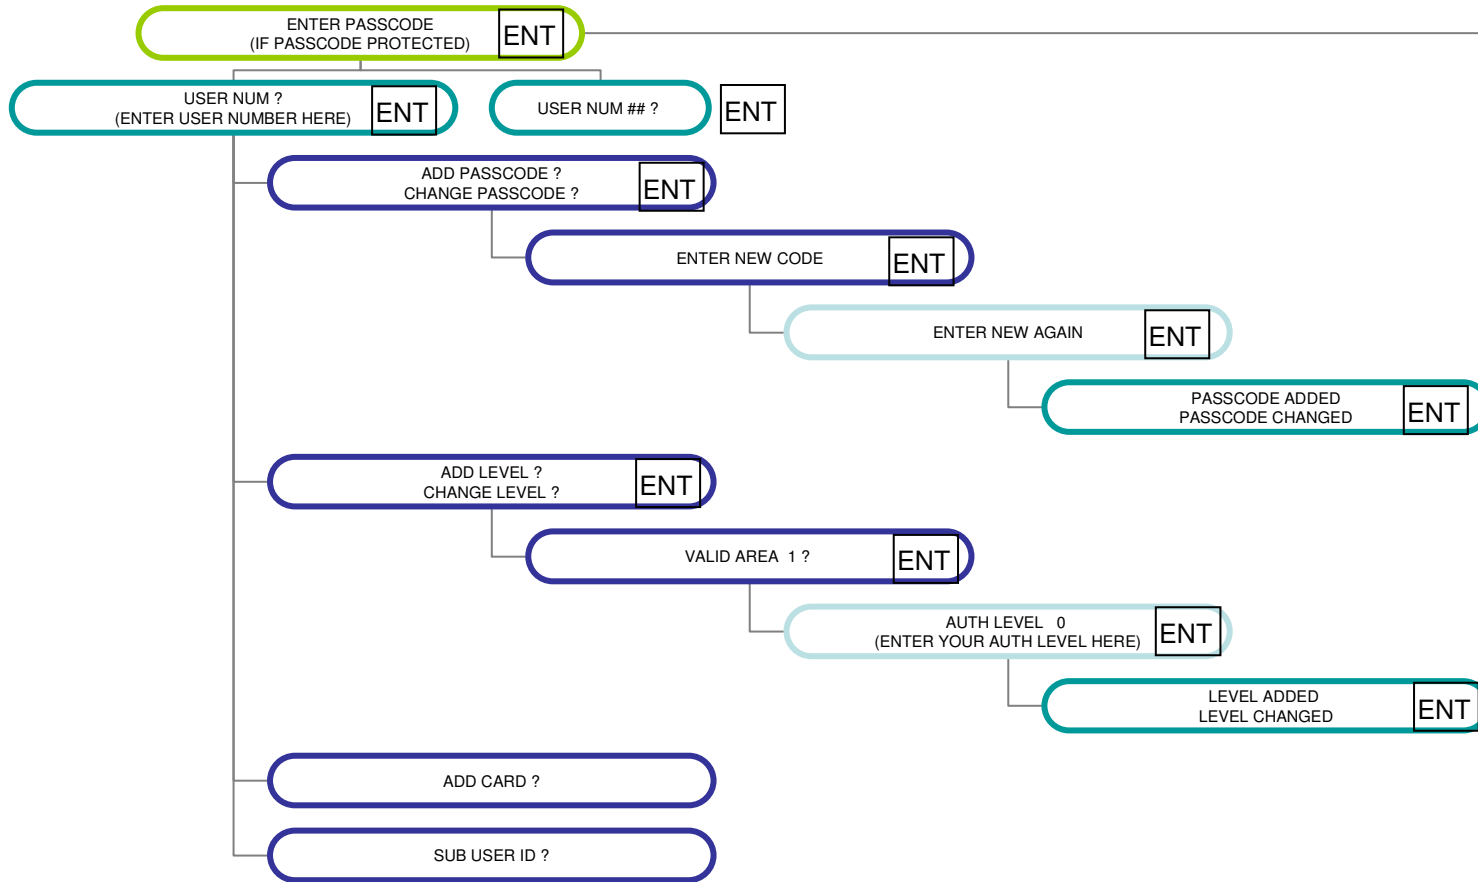

CODE CHANGE / ADD 7212-7412

CMD 56

DELETE CODE 7212 - 7412

CMD 53

ENTER PASSCODE
(IF PASSCODE PROTECTED)

DEL USER ?
(ENTER USER NUMBER HERE)

USER ##
(## WILL DISPLAY USER SELECTED)

DELETE USER ## ?

USER DELETED

ESC TO EXIT